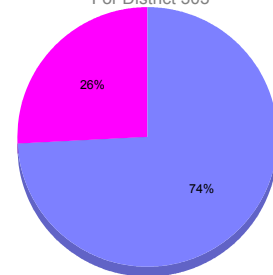

Goal, New, Dropped, Gain/Loss

Comparison of Membership Gain/Loss

Current Year Compared to the Previous Year

Gender Comparison 2010-2011

For District 303

Oct/Nov/Dec

■ Male ■ Female