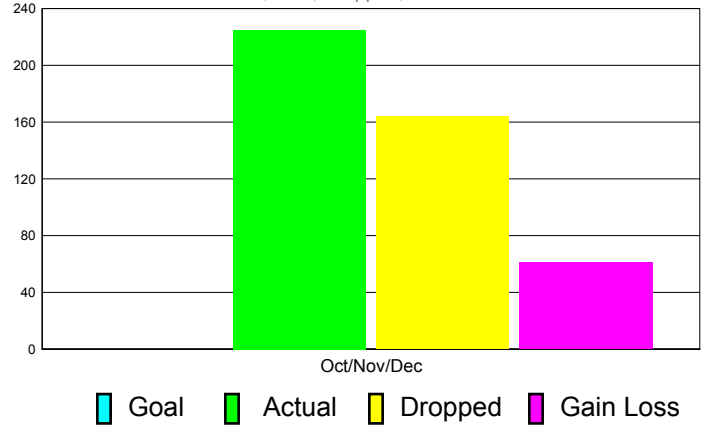

Membership Results 2011-2012

Goal, New, Dropped, Gain/Loss