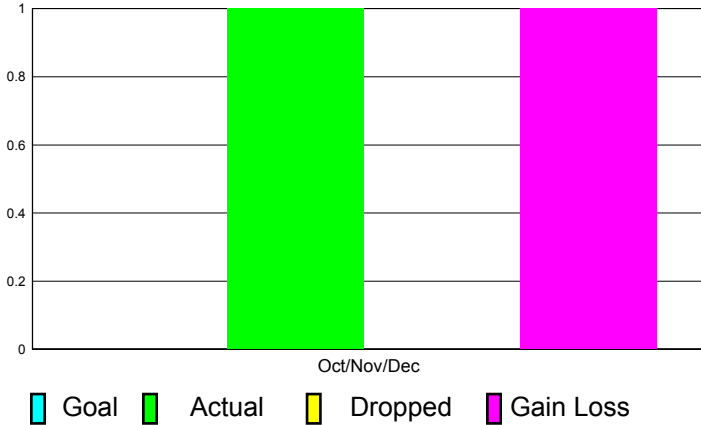

GMT Reports for District (or Undistricted) **District 303**

GMT: PAUL CHOR HO FAN

Location: MACAU

GMT CA: 5

CLUBS

Club Results
2011-2012

Clubs
2010-2011

Month	New Club Goal	Actual New Clubs	Actual Dropped Clubs	Gain/Loss of Clubs	Gain/Loss of Clubs
Oct/Nov/Dec	0	1	0	1	0
Totals	0	1	0	1	0

Club Results 2011-2012

Goal, New, Dropped, Gain/Loss

Comparison of Club Gain/Loss

Current Year Compared to the Previous Year

YTD Status Quo Clubs 2010-2011

Status Quo Clubs Compared to Status Quo Members

MEMBERSHIP