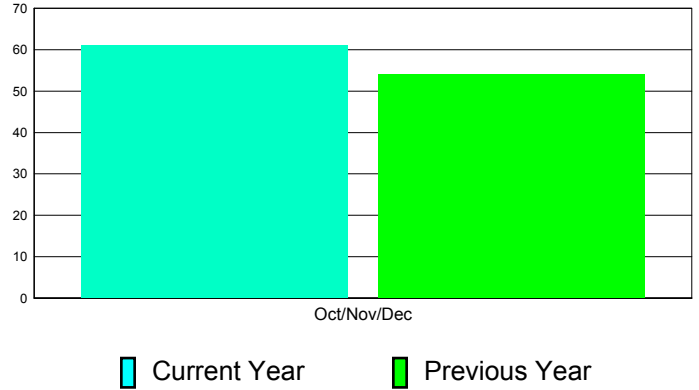

Comparison of Membership Gain/Loss

Current Year Compared to the Previous Year